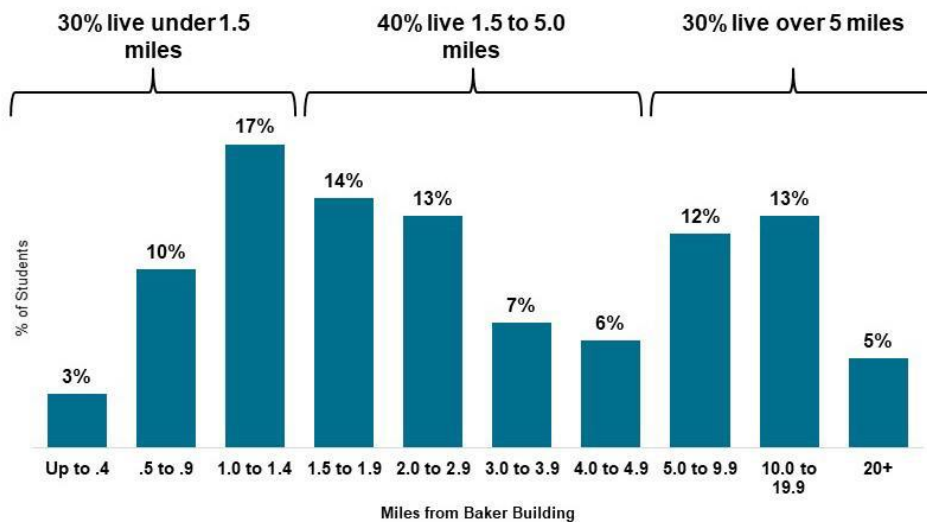

Where Vanderbilt Graduate and Professional Students Live

Students find apartments within 30 minutes of the University though cost varies depending upon age of the buildings and complexes, level of safety, whether they are close to shopping, services and transportation, and proximity to the city and nightlife.